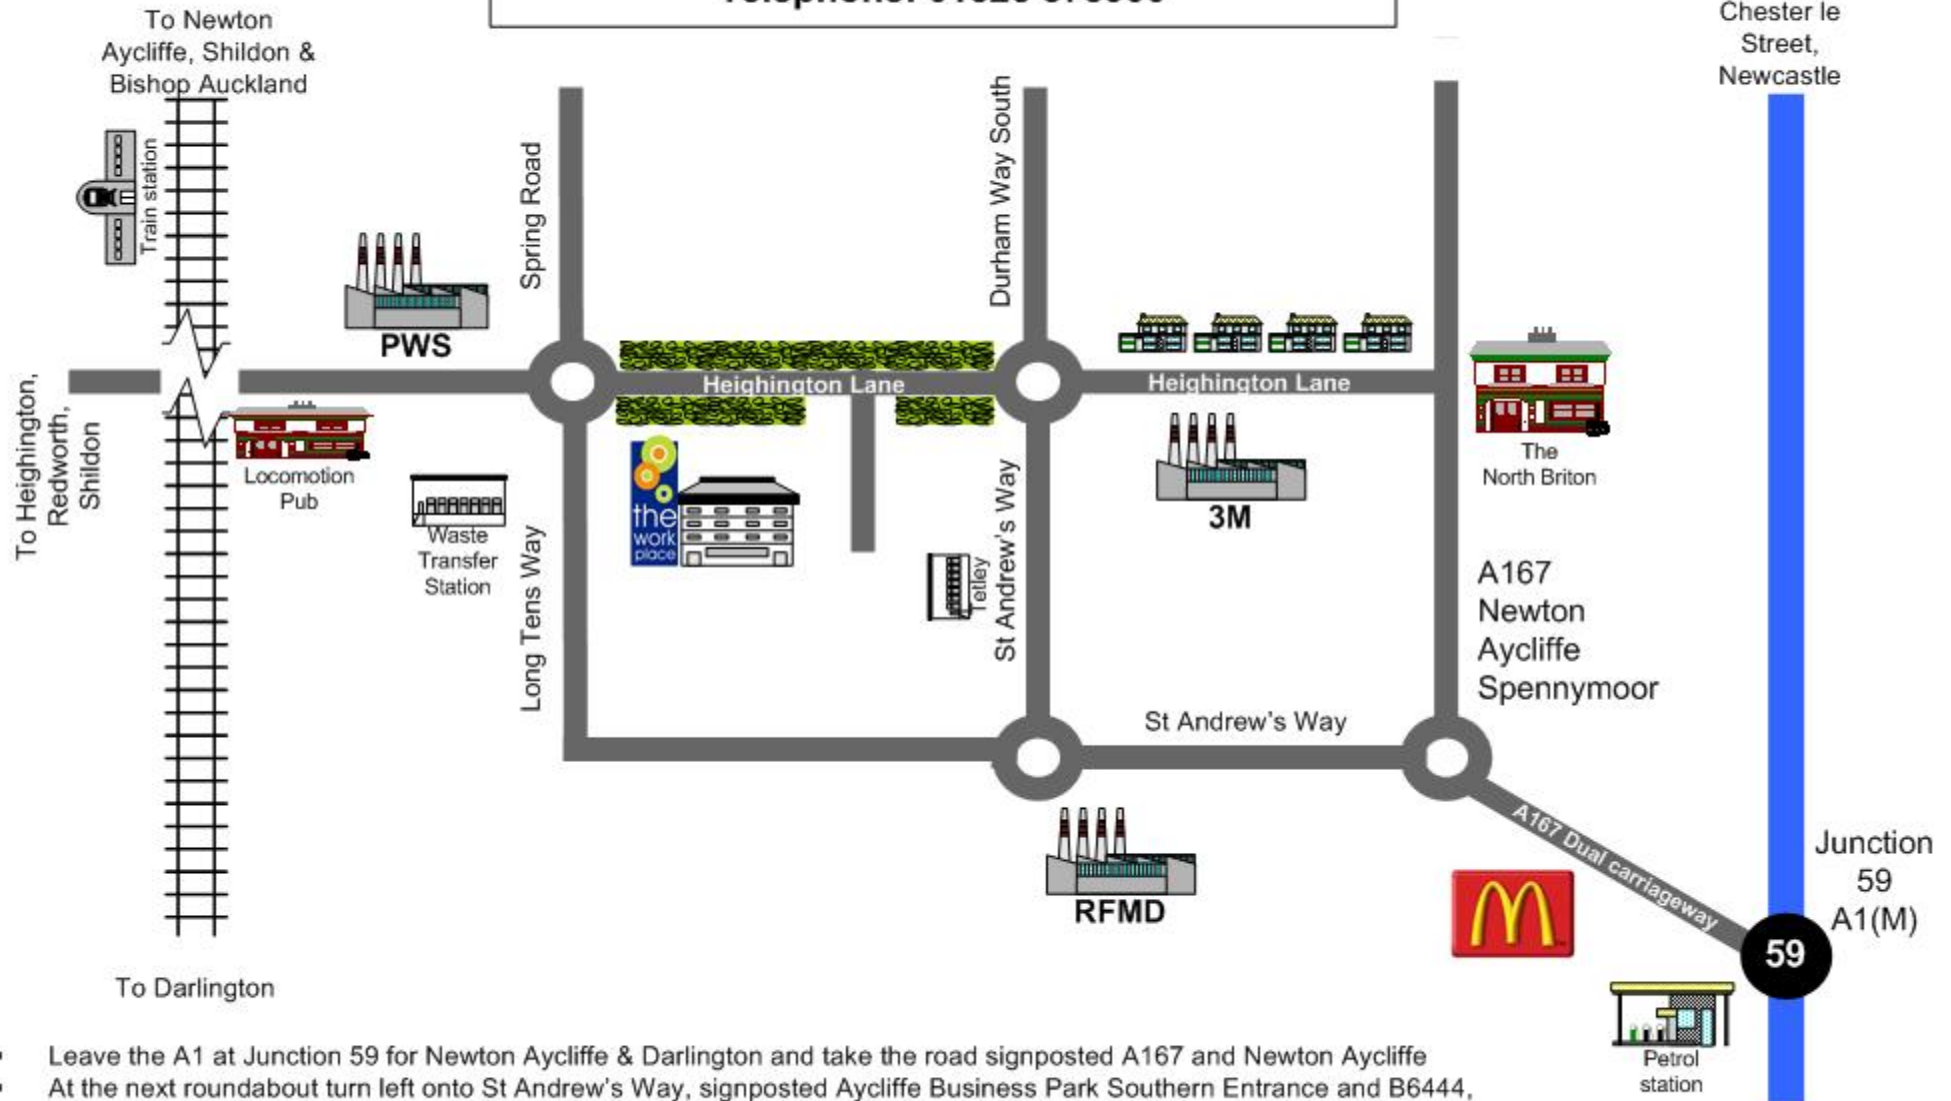

The Work Place
Heighington Lane Aycliffe Industrial Estate
Newton Aycliffe DL5 6AH
Telephone: 01325 375900

To Durham,
 Chester le
 Street,
 Newcastle

- Leave the A1 at Junction 59 for Newton Aycliffe & Darlington and take the road signposted A167 and Newton Aycliffe
- At the next roundabout turn left onto St Andrew's Way, signposted Aycliffe Business Park Southern Entrance and B6444,
- passing RFMD on the left as you drive up the hill
- At the next roundabout turn right, continuing along St Andrew's Way, signposted Aycliffe Business Park North and B6444
- Turn left at the following roundabout onto Heighington Lane, signposted Heighington Railway Station and Heighington Transfer Station
- At approximately 200 metres ahead take your first left, then first right into The Work Place